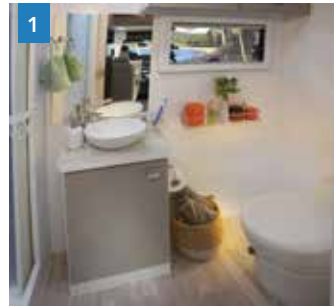

KEY INFORMATION

Length	6.7m
Width	2.3m
Height	3.2m
Sleeps	2
GVM	4495 kgs
License	Car

SG402

SG403

Renault Master

Renault Master

1. SG403: A full width dry bathroom with a shower and separate toilet. 2. SG402: A full kitchen including an oven. 3. SG403: Forward facing seat with child approved belts. 4. SG403: Electric drop-down bed over living space make double use of the space. 5. SG402: A u-shaped lounge provides space to relax. 6. Light neutral interiors for you to add your personality to.

SPECIFICATIONS - SAGE

	Sage
CABIN/ CHASSIS	
Drivers & Passenger Swivel Seats	•
Cabin Seats Inserted to Match Upholstery	•
Reverse Camera	•
Rear wall mounted spare wheel	•
KITCHEN	
140 ltr 3 Way, 2 Door Fridge	•
3 Burner Stove, Grill and Oven	•
Microwave	•
Kitchen High Tap	•
Rangehood	•
LIGHTING	
LED Ceiling and Strip Lights	•
Awning Strip lights	•
USB charging point	•
270 degree security lighting	•
POWER SYSTEM	
CBE RV Systems Management	•
240V Charger	•
In House Battery	100 Ah
80w Solar Panel & Regulator	•
PLUMBING	
Cassette Toilet	•
20 ltr Gas Hot Water Service	•
100 ltr Fresh Water Capacity	•
55 ltr Grey Water Capacity	•
2 x 4kg Gas Bottles	•
CLIMATE	
Air Conditioner	•
Roof Hatch	•
Central Heating	Δ
EXTERNAL	
Roll Out Awning	•
Double Glazed Single Hopper Windows	•
Electric Entry Step	•
External Grab Handle	•
Entry Door with Security Screen	•
ENTERTAINMENT	
24" LCD TV	•
Stereo & Internal Speakers	•
Wind Up RV TV Antenna	•
FURNISHINGS	
Fabric Upholstery	•
Comfort Foam Bed Mattress	•
Privacy Curtain between Cabin and Home	•
Bed boards - on request	•