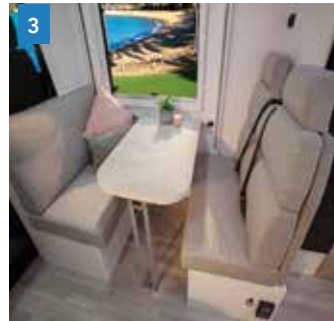

SAGE

GOING SOLO WITH CONFIDENCE

A motorhome designed to embrace the unique journeys of solo travelers.

FEATURES

- Compact** - Small and perfectly formed! If you have a car license you can drive a Sage motorhome, at only 6.7M in length it is easy to drive, park and manoeuvre.
- Secure** The security needs of the solo travel are catered for in the Sage. The comfort of knowing you can transition from "home" to the drivers seat without ever leaving your RV. Extras features include external lighting and a security RV door.
- Self Contained** - Enjoy the freedom of a fully self contained motorhome and know you can travel where the road takes you
- Bring a Friend** - Additional occasional sleeping accommodation so you can bring a friend, if you want to.

SPECIFICATIONS - SAGE

	Sage
CABIN/ CHASSIS	
Drivers & Passenger Swivel Seats	•
Cabin Seats Inserted to Match Upholstery	•
Reverse Camera	•
Rear wall mounted spare wheel	•
KITCHEN	
140 ltr 3 Way, 2 Door Fridge	•
3 Burner Stove, Grill and Oven	•
Microwave	•
Kitchen High Tap	•
Rangehood	•
LIGHTING	
LED Ceiling and Strip Lights	•
Awning Strip lights	•
USB charging point	•
270 degree security lighting	•
POWER SYSTEM	
CBE RV Systems Management	•
240V Charger	•
In House Battery	100 Ah
80w Solar Panel & Regulator	•
PLUMBING	
Cassette Toilet	•
20 ltr Gas Hot Water Service	•
100 ltr Fresh Water Capacity	•
55 ltr Grey Water Capacity	•
2 x 4kg Gas Bottles	•
CLIMATE	
Air Conditioner	•
Roof Hatch	•
Central Heating	Δ
EXTERNAL	
Roll Out Awning	•
Double Glazed Single Hopper Windows	•
Electric Entry Step	•
External Grab Handle	•
Entry Door with Security Screen	•
ENTERTAINMENT	
24" LCD TV	•
Stereo & Internal Speakers	•
Wind Up RV TV Antenna	•
FURNISHINGS	
Fabric Upholstery	•
Comfort Foam Bed Mattress	•
Privacy Curtain between Cabin and Home	•
Bed boards - on request	•